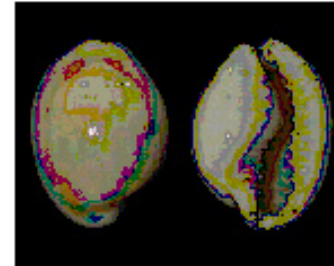

Anger
Terebridae

Dog Conch
Strombidae

Turban
Turbinidae

Little Bear Conch
Strombidae

Top
Trochidae

Cerith
Cypraeidae

Turret
Turritella

Strombus
Cypraeidae

Univalves

A single, coiled or cap-shaped shell

Cowry
Cypraeidae

Moon
Naticidae

Shells

Bivalves

Two shells connected by a hinge

Cockle
Cardiidae