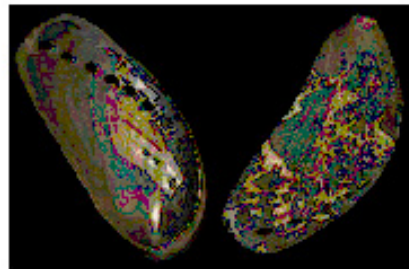

Anger
Terebridae

Dog Conch
Strombidae

Turban
Turbinidae

Little Bear Conch
Strombidae

Top
Trochidae

Cerith
Cypraeidae

Turret
Turritella

Strombus
Cypraeidae

Univalves

A single, coiled or cap-shaped shell

Cowry
Cypraeidae

Moon
Naticidae

Shells

Bivalves

Two shells connected by a hinge

Cockle
Cardiidae

Abalone
Haliotidae

Scallop
Pectinidae

Lucine
Lucinidae