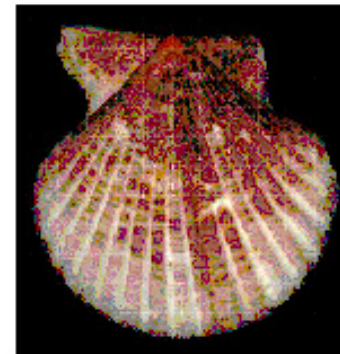

Anger
Terebridae

Dog Conch
Strombidae

Turban
Turbinidae

Little Bear Conch
Strombidae

Top
Trochidae

Cerith
Cypraeidae

Turret
Turritella

Strombus
Cypraeidae

Univalves

A single, coiled or cap-shaped shell

Cowry
Cypraeidae

Moon
Naticidae

Shells

Bivalves

Two shells connected by a hinge

Cockle
Cardiidae

Abalone
Haliotidae

Scallop
Pectinidae

Lucine
Lucinidae